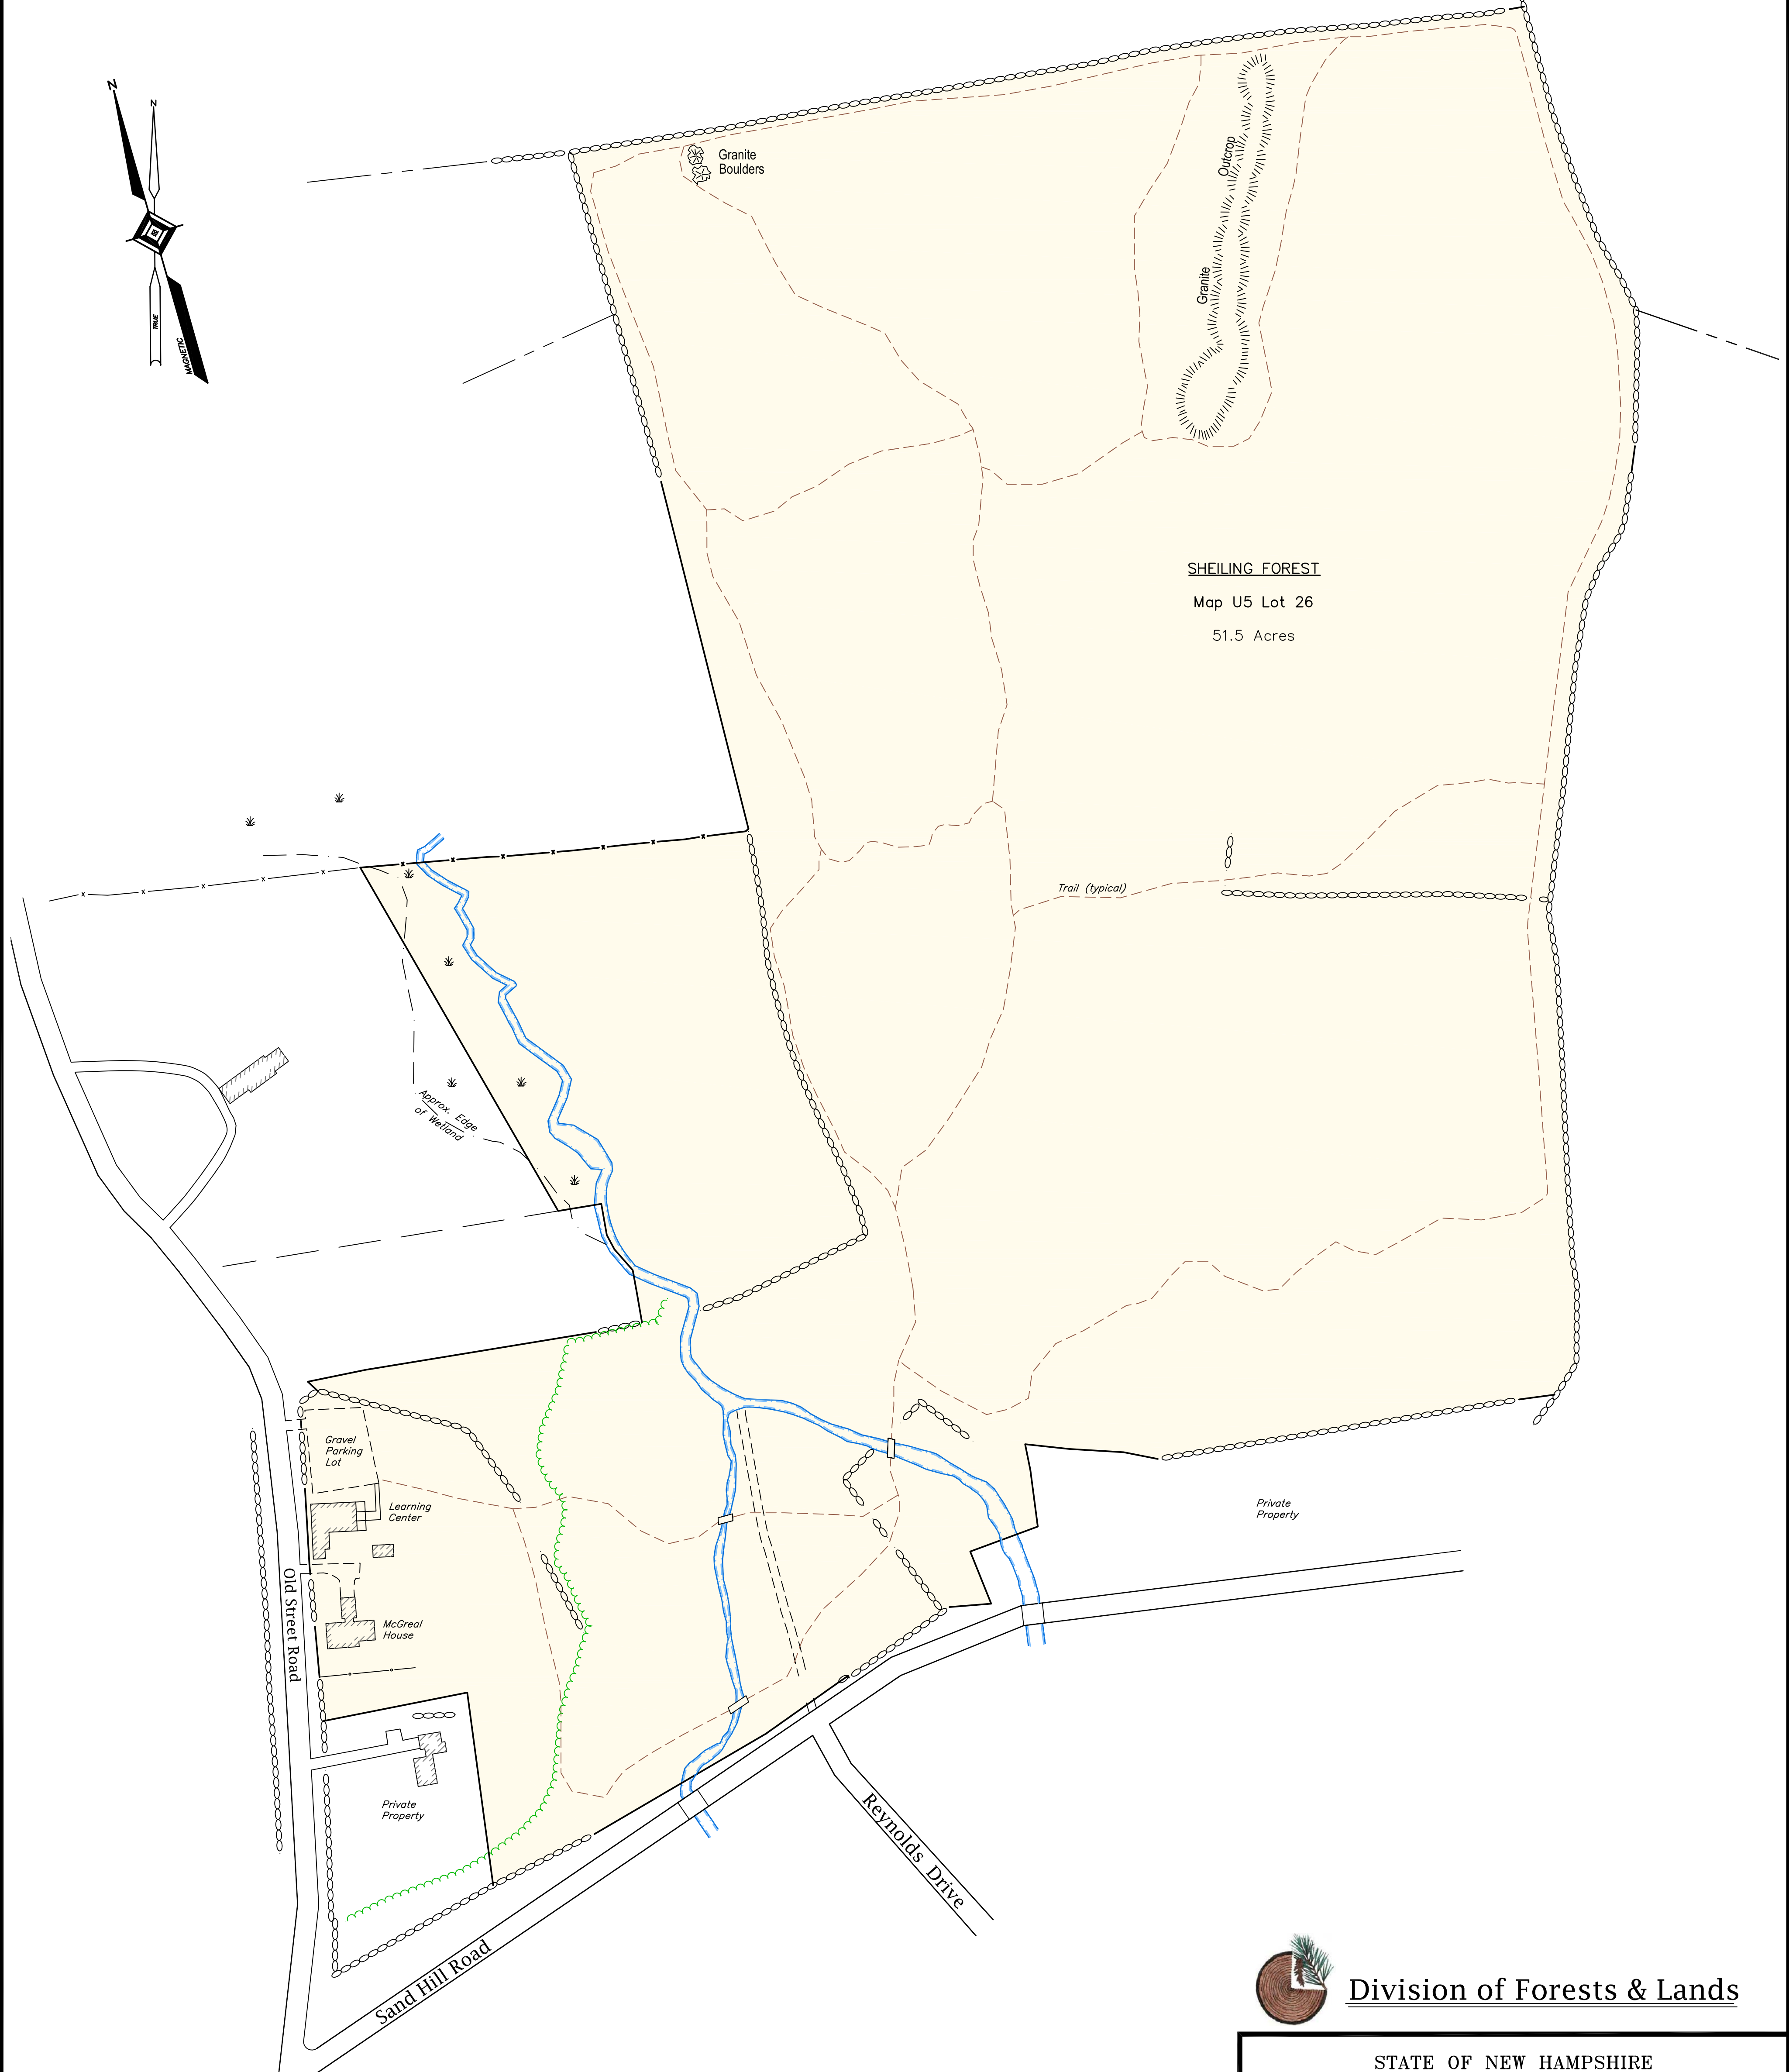

LOCATION SKETCH
SCALE 1"=8,000'

SHEILING FOREST

Map U5 Lot 26

51.5 Acres

Private Property

Division of Forests & Lands

STATE OF NEW HAMPSHIRE
DEPT. OF NATURAL & CULTURAL RESOURCES

Map of

Shieling Forest

Old Street Road & Old Sand Hill Road
Peterborough, Hillsborough County, New Hampshire